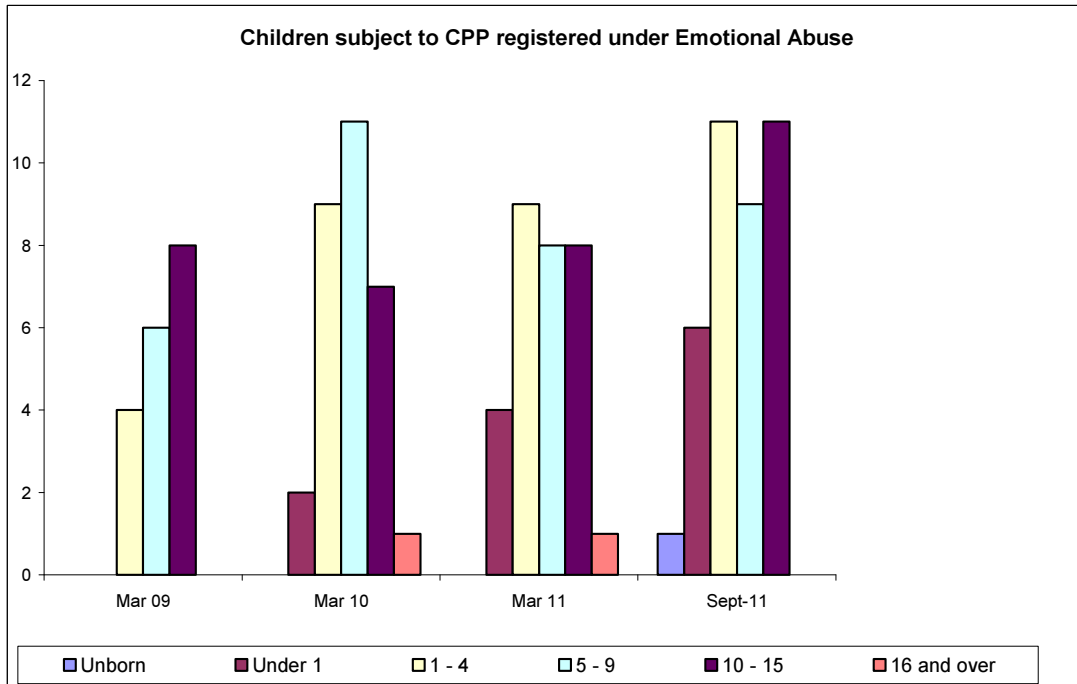

Unrestricted

Emotional Abuse	Mar 09	Mar 10	Mar 11	Sept-11
Unborn	0	0	0	1
Under 1	0	2	4	6
1 - 4	4	9	9	11
5 - 9	6	11	8	9
10 - 15	8	7	8	11
16 and over	0	1	1	0
Total	18	30	30	38